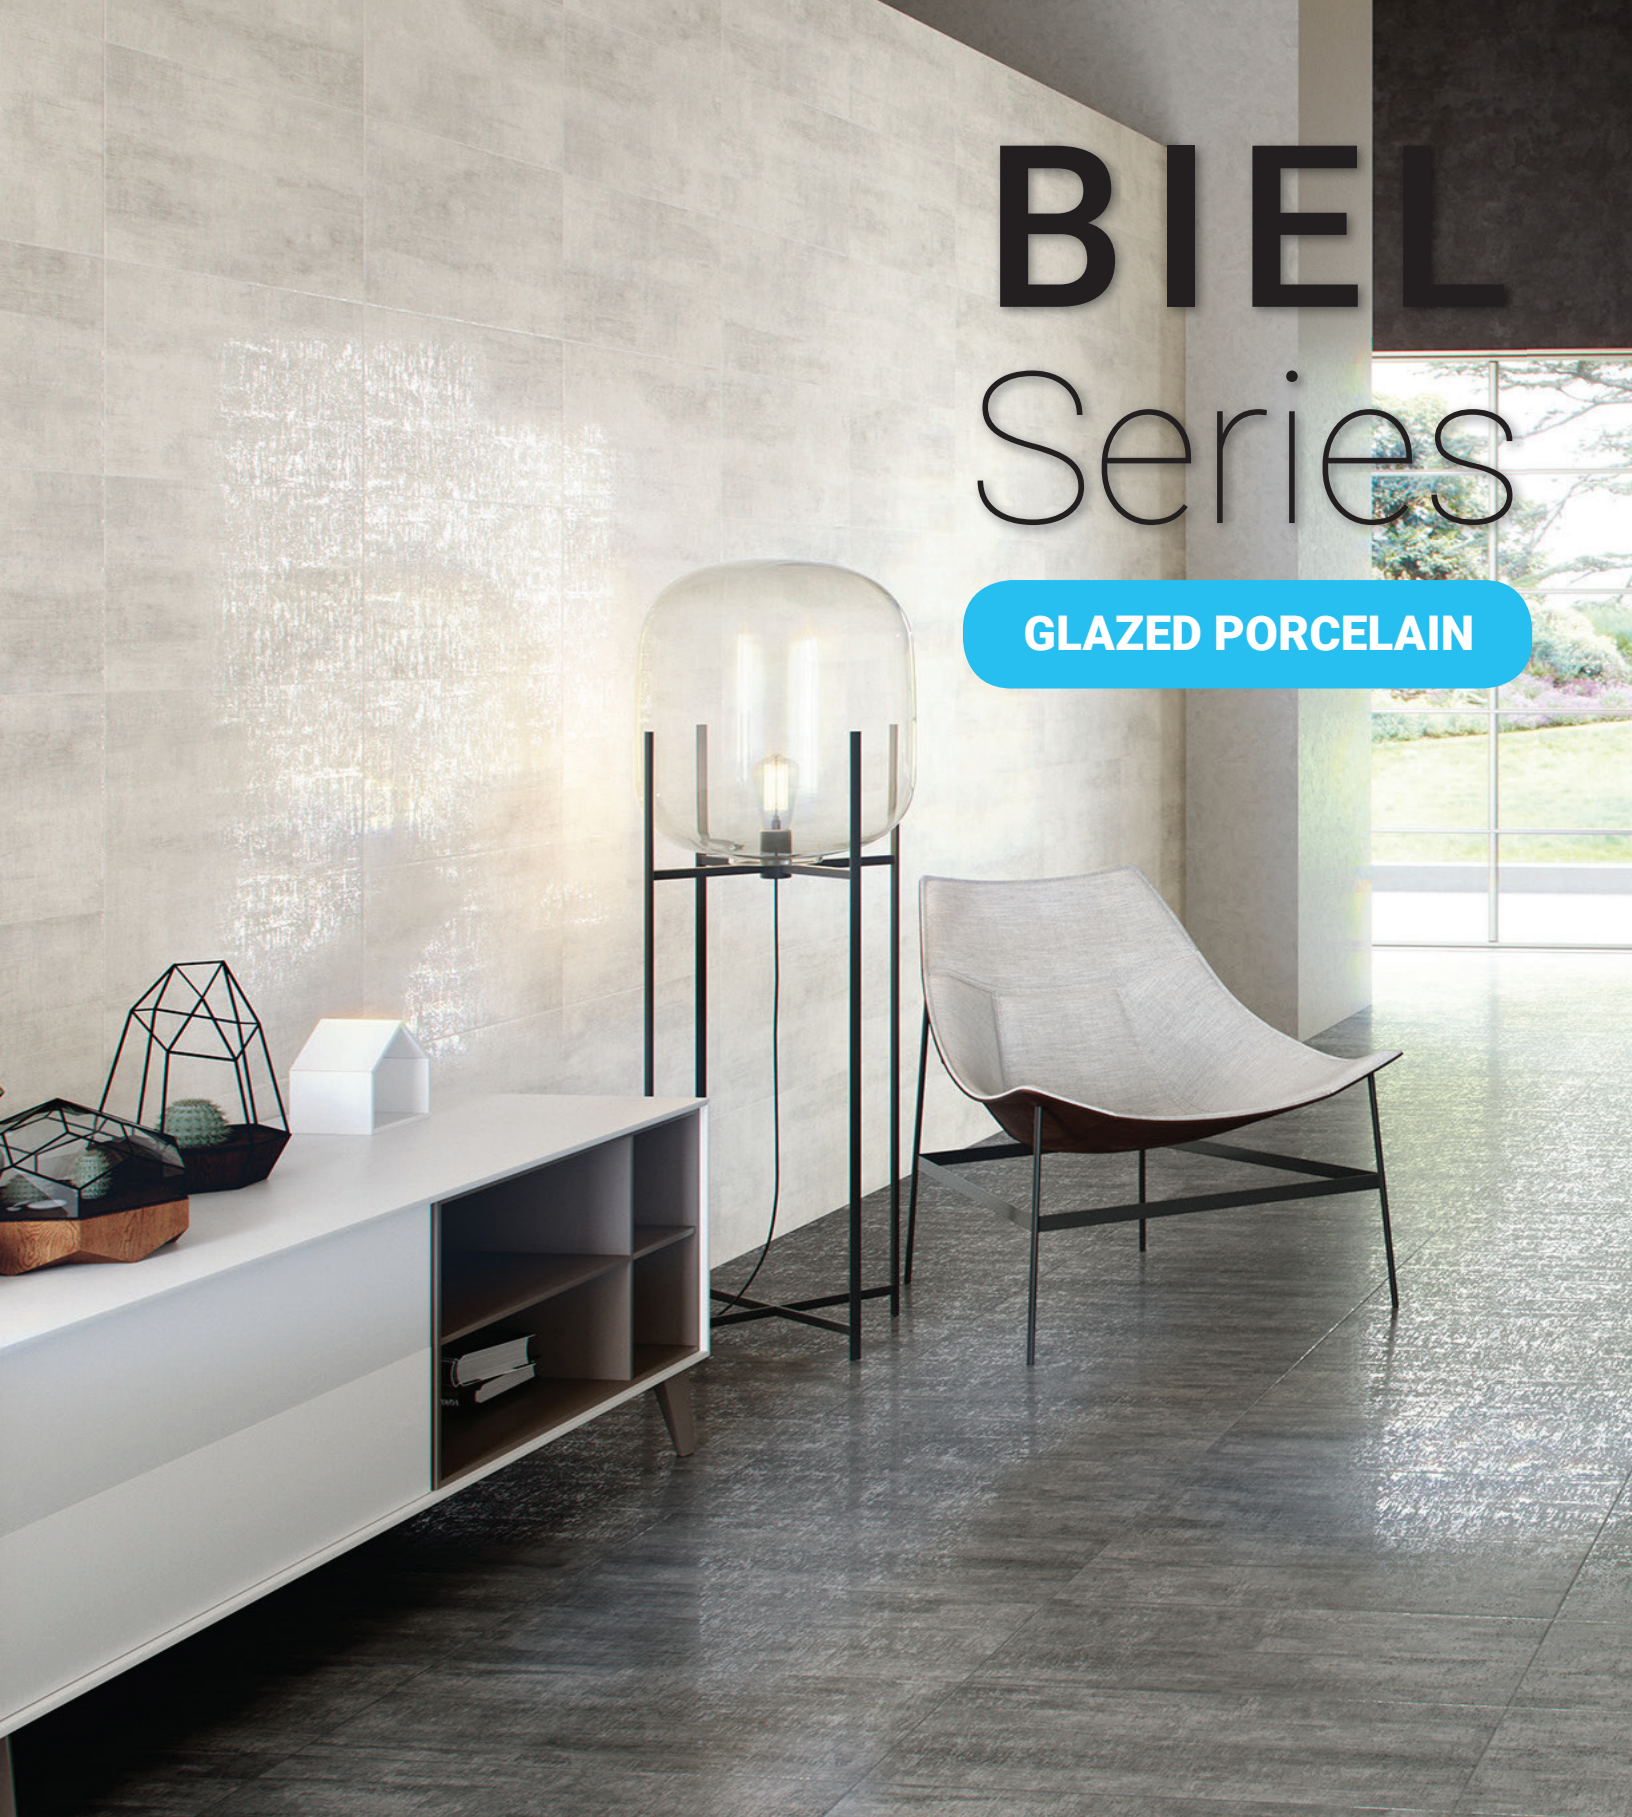

BIEL Series

GLAZED PORCELAIN

alphatile & stone 

Biel Series - Glazed Porcelain

BIANCO (White)

30 x 60 cm (12 x 24)
UN.BL.BIA.1224

MARENCO (Grey)

30 x 60 cm (12 x 24)
UN.BL.MRG.1224