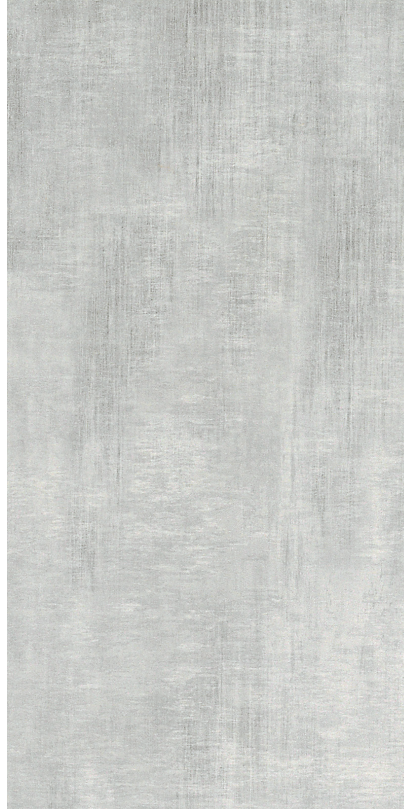

BIEL Series

GLAZED PORCELAIN

alphatile & stone 

Biel Series - Glazed Porcelain

BIANCO (White)

30 x 60 cm (12 x 24)
UN.BL.BIA.1224

MARENCO (Grey)

30 x 60 cm (12 x 24)
UN.BL.MRG.1224

**ANTRACITA
(Dark Grey)**

30 x 60 cm (12 x 24)
UN.BL.ATR.1224

Not all items shown in this document are a part of Alpha's stocking program, and are pulled from Olympia Tile. For special orders please contact your Alpha Tile Sales Representative