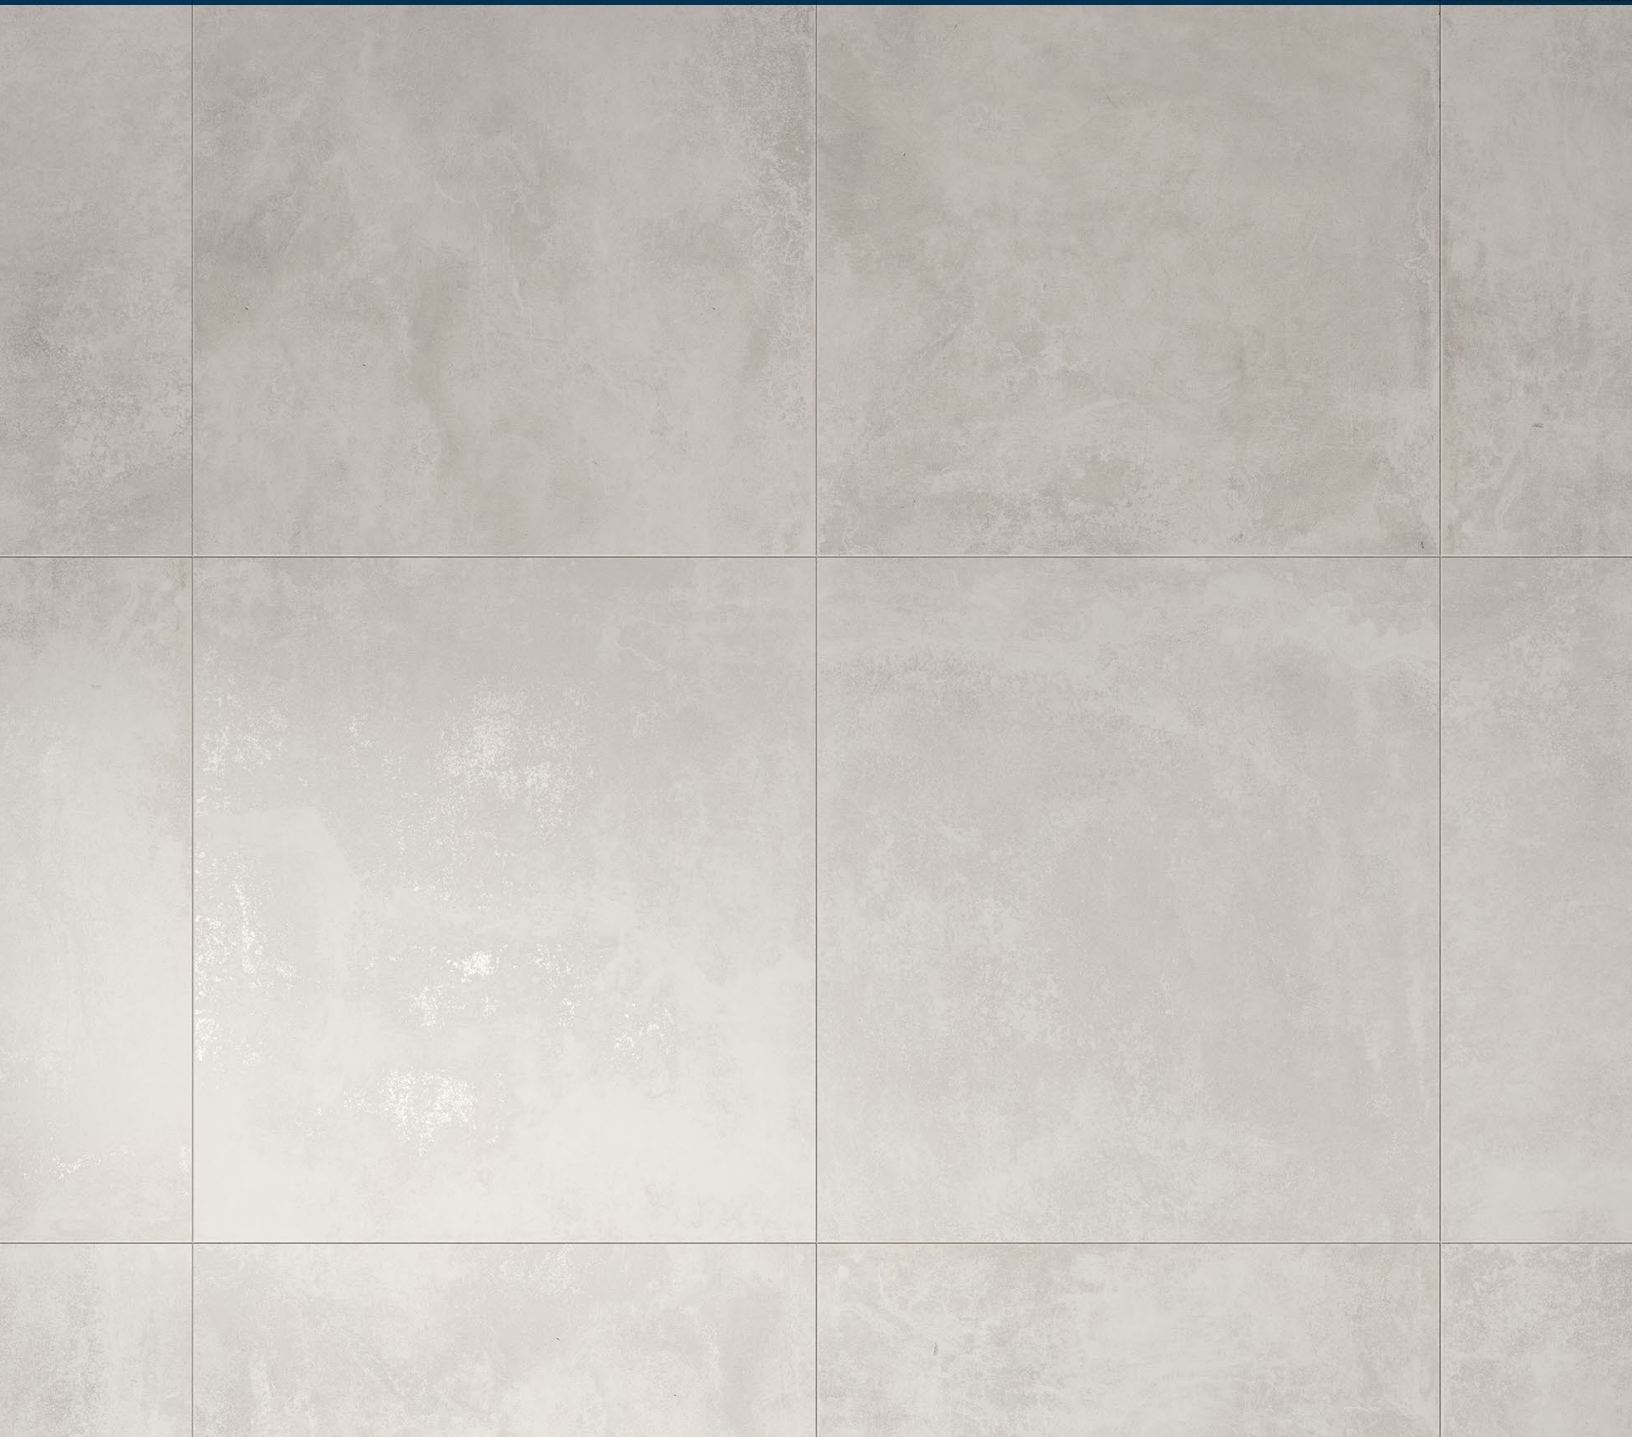

alphatile & stone
a division of olympiatile+stone