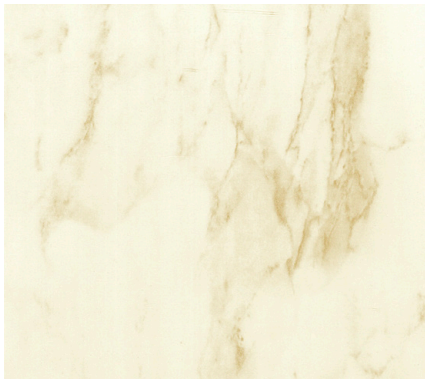

NEW
BYZANTINE
Series

GLAZED PORCELAIN

alphatile & stone 

NEW BYZANTINE- GLAZED PORCELAIN

CREAM
12 x 24
CTG 12X24 BYCR

CREAM
18 x 18
CTG 18X18 BYCR

CREAM
13 x 13
CTG 13X13 BYCR

All items shown in this document are part of Alpha's stocking program, and are pulled from Olympia Tile.
For special orders please contact your Alpha Tile Sales Representative

NEW BYZANTINE- GLAZED PORCELAIN

AZZURO
12 x 24
CTG 12X24 BYAZ

AZZURO
18 x 18
CTG 18X18 BYAZ

AZZURO
13 x 13
CTG 13X13 BYAZ

All items shown in this document are part of Alpha's stocking program, and are pulled from Olympia Tile.
For special orders please contact your Alpha Tile Sales Representative

NEW BYZANTINE- GLAZED PORCELAIN

PENTALLIC GREY
12 x 24
CTG 12X24 BYPE

PENTALLIC GREY
18 x 18
CTG 18X18 BYPE

PENTALLIC GREY
13 x 13
CTG 13X13 BYPE

All items shown in this document are part of Alpha's stocking program, and are pulled from Olympia Tile.
For special orders please contact your Alpha Tile Sales Representative